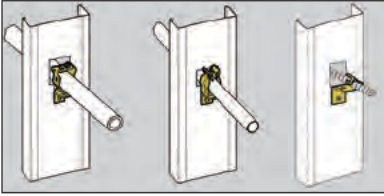

Wall studs

- Supports horizontal runs of conduit, flexible conduit, MC or AC cable through metal studs.
- Attaches easily with a single sheet metal screw.
- Prevents conduit/cable rattling.

Conduit/Cable Supports

Wall Studs

BG-x-H7

BP-x-H7
(Not UL)

BX4-H7

BX4M-H7
(Not UL)

UPC/Part Number	Catalog Number	Conduit/Cable Size	Box Qty.
78101101228	BG-6-H7 *	3/8", MC, AC, or FMC	100
78101110238 Patent #4958792	BG-8-12-H7	1/2" or 3/4"	100
78101101227	BP-8-H7	1/2" EMT	100
78101101226	BP-12-H7	3/4" EMT 1/2" IMC, Rigid	100
78101101200	BX4-H7	MC, AC, or FMC	100
78101101205	BX4M-H7	MC, AC, or FMC	100